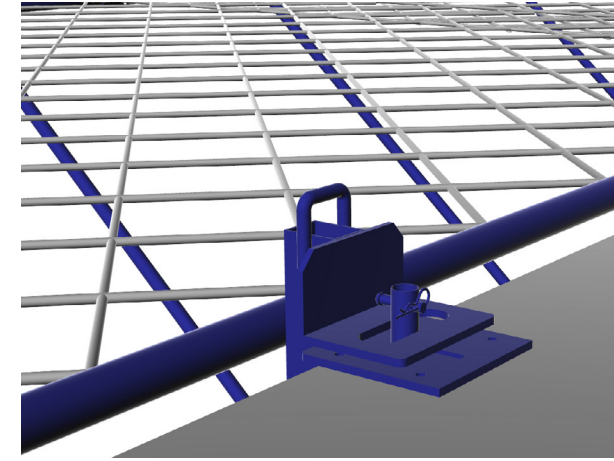

What is the Safety Net Console? Our safety net console (Platform - Capture network - Safety Net Systems) has become quite common after increasing occupational safety audits. In constructions that start to rise from the ground, it prevents the falling of materials from the upper floors and protects the employees below, as well as saving lives in case of personnel falls.

Our safety net console and used capture nets are manufactured in accordance with TS EN 1263-1 and TS EN 1263-2 standards in terms of connection and installation conditions.

Our Security Nets cover an area of 24m², 4m from the front to the outside and 6m to the side. (Production is also made for special sizes.)

Güvenlik ağı sistemi yerden yükselmeye başlayan inşaatlarda, üst katlardan aşağıya malzeme düşmelerini önleyerek aşağıda bulunan çalışanları koruduğu gibi, personel düşmelerinde de can kurtarabilmektedir.

*S*afety net console In constructions that start to rise from the ground, it prevents the falling of materials from the upper floors and protects the employees below, as well as saving lives in case of personnel falls.